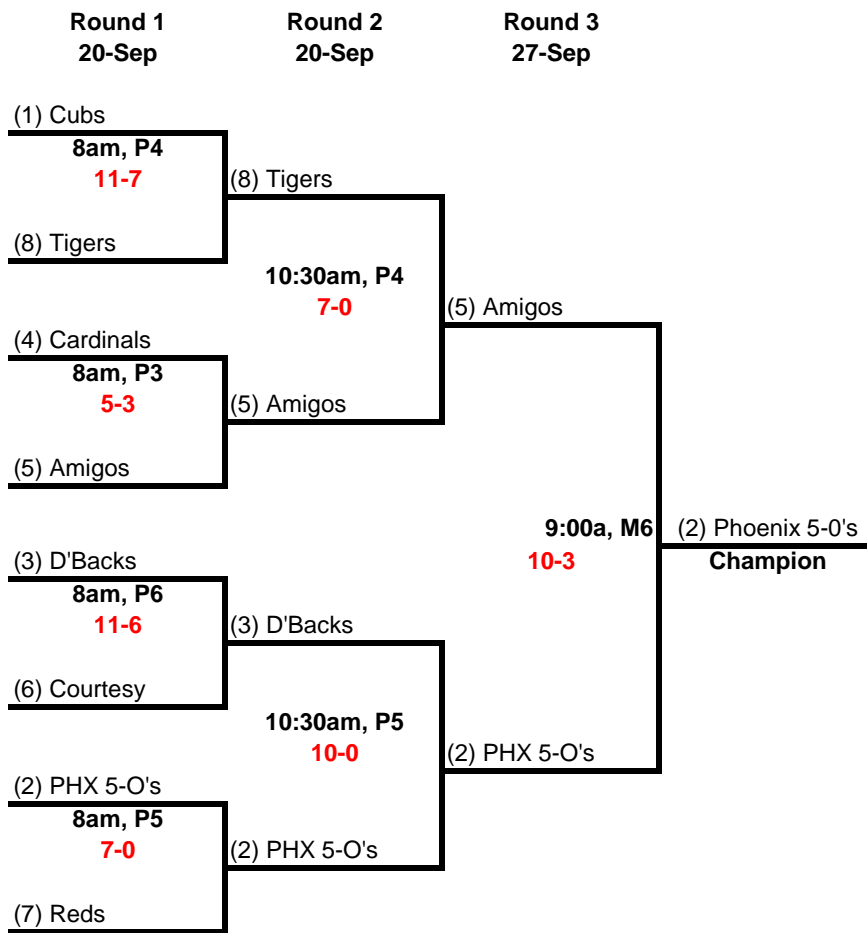

PEORIA

SPORTS COMPLEX

Sunday Tournament

Home team determined by higher seed.