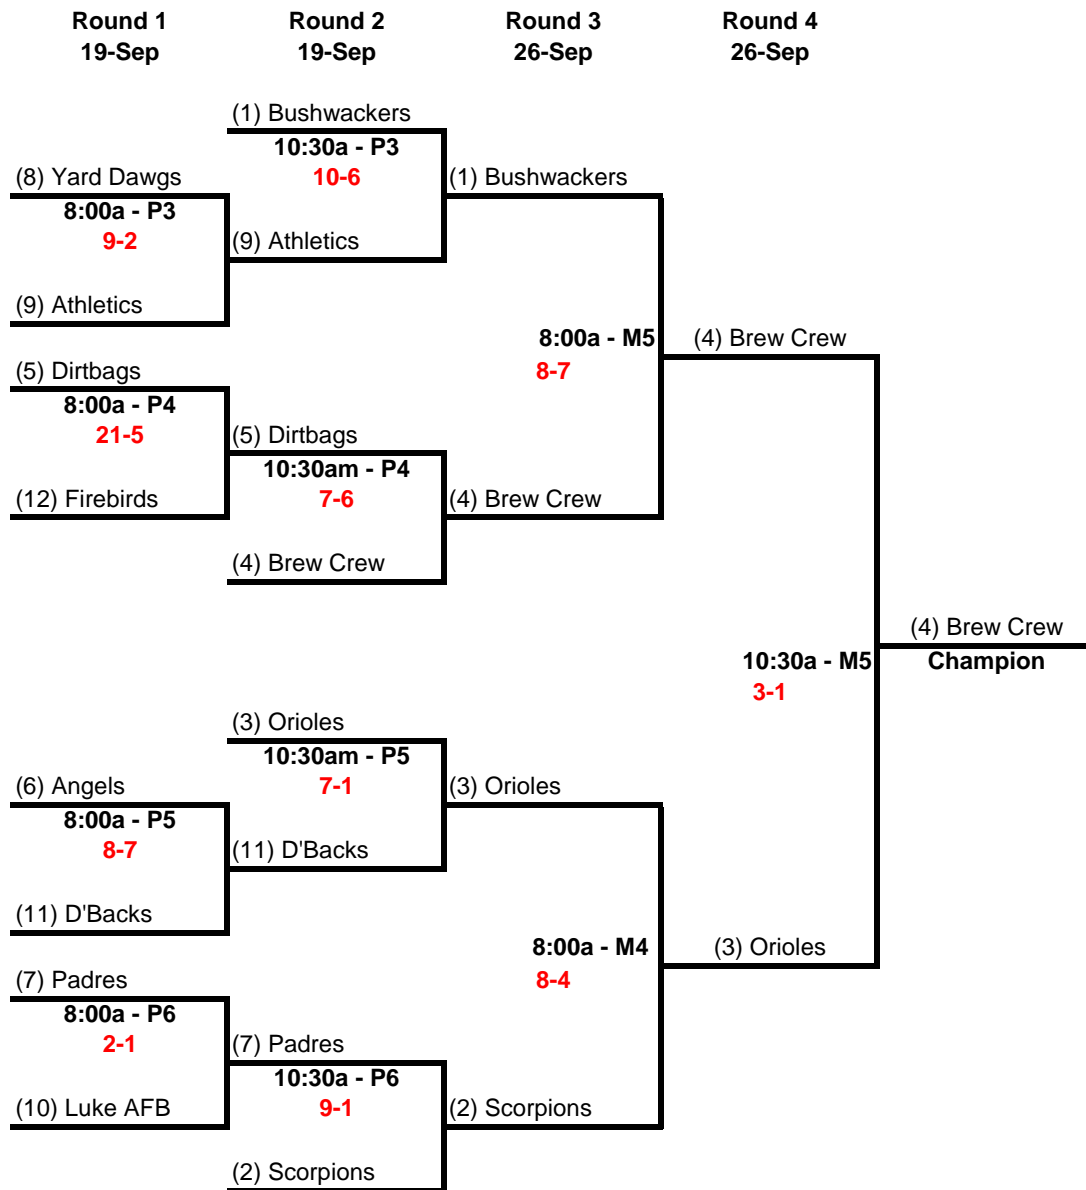

Saturday Tournament

Home team determined by higher seed.